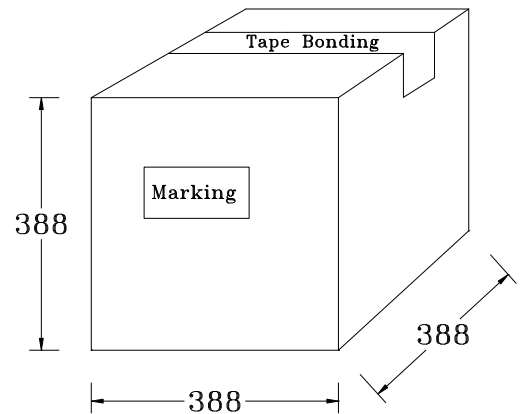

• Tape Dimension :(UNIT: mm)

• Reel Dimension & Packing Quantity :(UNIT: mm)

**Marking**

1. Product name
2. Quantity
3. Inspection No.

**OUTSIDE CARTON**

- Packing Quantity :
- 5000 pieces per reel
- 5 Reels per carton

• Weight :

SERIES	GROSS WEIGHT
EC22	9Kg
EC24	10Kg
EC36	13Kg
EC46	

• Ammo Packing Quantity :

SERIES	PARTS / BOX	PARTS / CARTON	GROSS WEIGHT
EC 22	3000pcs	45000pcs	7.2Kg
EC 24	3000pcs	30000pcs	6.0Kg
EC 36	2000pcs	20000pcs	8.0Kg
EC 46	1000pcs	15000pcs	7.2Kg

**UNIT: mm**