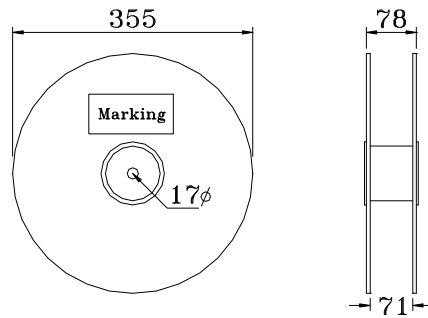

• Tape Dimension :(UNIT: mm)

• Reel Dimension & Packing Quantity :(UNIT: mm)

**Marking**

1. Product name
2. Quantity
3. Inspection No.

**OUTSIDE CARTON**

- Packing Quantity :
- 5000 pieces per reel
- 5 Reels per carton

• Weight :

SERIES	GROSS WEIGHT
EC22	9Kg
EC24	10Kg
EC36	13Kg
EC46	

• Ammo Packing Quantity :

SERIES	PARTS / BOX	PARTS / CARTON	GROSS WEIGHT
EC 22	3000pcs	45000pcs	7.2Kg
EC 24	3000pcs	30000pcs	6.0Kg
EC 36	2000pcs	20000pcs	8.0Kg
EC 46	1000pcs	15000pcs	7.2Kg

**UNIT: mm**