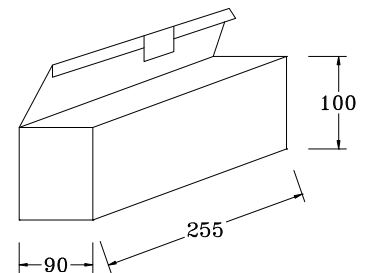

• Tape Dimension :(UNIT: mm)

• Reel Dimension & Packing Quantity :(UNIT: mm)

**Marking**

1. Product name
2. Quantity
3. Inspection No.

**OUTSIDE CARTON**

- Packing Quantity :
- 5000 pieces per reel
- 5 Reels per carton

• Weight :

SERIES	GROSS WEIGHT
EC22	9Kg
EC24	10Kg
EC36	13Kg
EC46	

• Ammo Packing Quantity :

SERIES	PARTS / BOX	PARTS / CARTON	GROSS WEIGHT
EC 22	3000pcs	45000pcs	7.2Kg
EC 24	3000pcs	30000pcs	6.0Kg
EC 36	2000pcs	20000pcs	8.0Kg
EC 46	1000pcs	15000pcs	7.2Kg

**UNIT: mm**