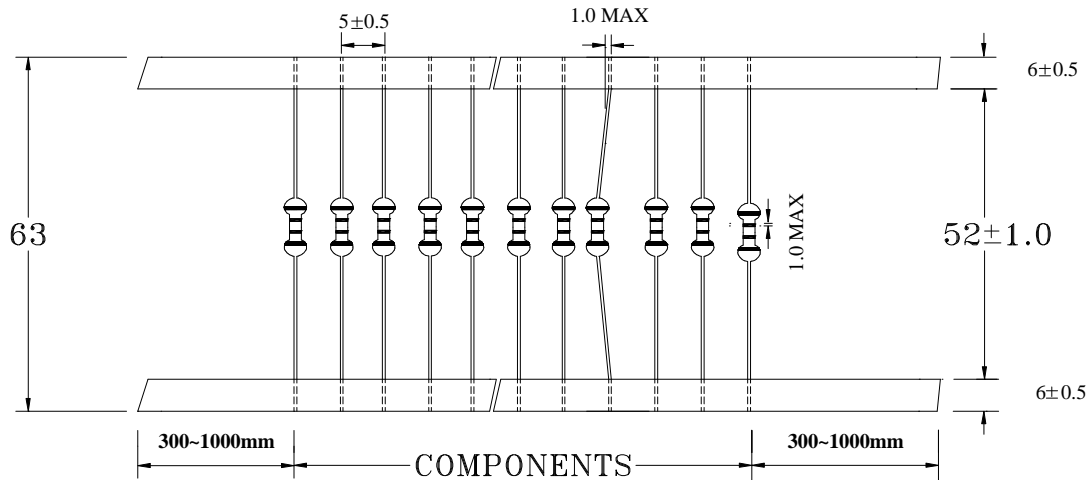

• Tape Dimension :(UNIT: mm)

• Reel Dimension & Packing Quantity :(UNIT: mm)

**Marking**

1. Product name
2. Quantity
3. Inspection No.

**OUTSIDE CARTON**

- Packing Quantity :
- 5000 pieces per reel
- 5 Reels per carton

• Weight :

SERIES	GROSS WEIGHT
EC22	9Kg
EC24	10Kg
EC36	13Kg
EC46	

• Ammo Packing Quantity :

SERIES	PARTS / BOX	PARTS / CARTON	GROSS WEIGHT
EC 22	3000pcs	45000pcs	7.2Kg
EC 24	3000pcs	30000pcs	6.0Kg
EC 36	2000pcs	20000pcs	8.0Kg
EC 46	1000pcs	15000pcs	7.2Kg

**UNIT: mm**